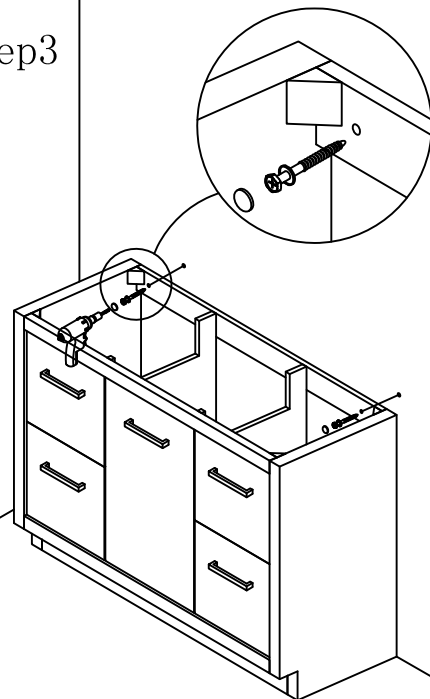

Item No. : 502001B-48

Assembly Instruction

Hardware

No.	Draw	Qty
A		2 PCS
B		2 PCS
C		2 PCS

Step1

Step2

Step3

Step4

Finished

Description:
Main Cabinet
Size:
1200x460x850mm

Tools:

Item No. :502001B-48

Assembly Instruction

Hardware

No.	Draw	Qty
A		4 PCS
B		4 PCS

Step1

Step2

Step3

Finished

Description:

Mirror

Size:

1200x43x650mm

Tools: