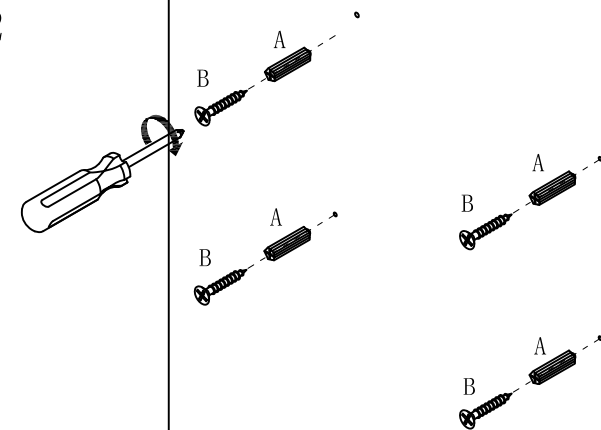

Item No. : 502001B-48

Assembly Instruction

Hardware

No.	Draw	Qty
A		2 PCS
B		2 PCS
C		2 PCS

Step1

Step2

Step3

Step4

Finished

Description:
Main Cabinet
Size:
1200x460x850mm

Tools:

Item No. :502001B-48

Assembly Instruction

Hardware

No.	Draw	Qty
A		4 PCS
B		4 PCS

Step1

Step2

Step3

Finished

Description:

Mirror

Size:

1200x43x650mm

Tools: