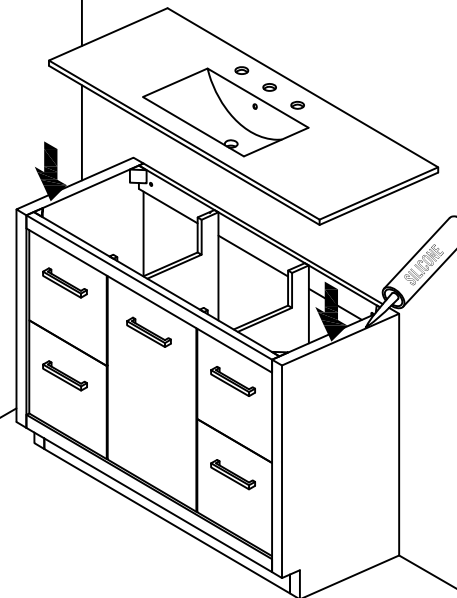

Item No. : 502001B-48

Assembly Instruction

Hardware

No.	Draw	Qty
A		2 PCS
B		2 PCS
C		2 PCS

Step1

Step2

Step3

Step4

Finished

Description:
Main Cabinet
Size:
1200x460x850mm

Tools:

Item No. :502001B-48

Assembly Instruction

Hardware

No.	Draw	Qty
A		4 PCS
B		4 PCS

Step1

Step2

Step3

Finished

Description:

Mirror

Size:

1200x43x650mm

Tools: