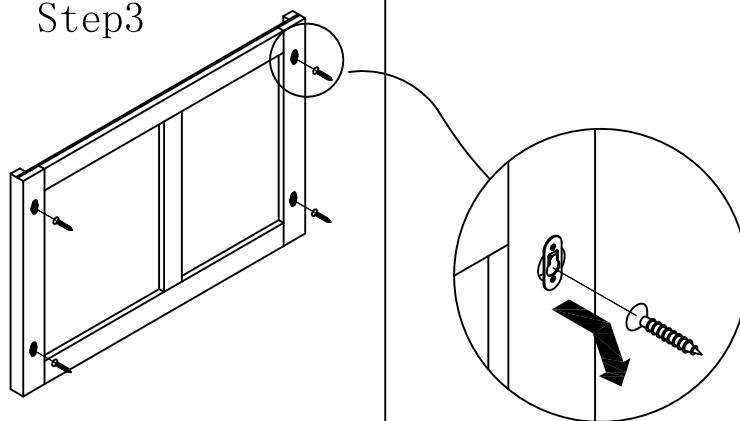

Finished

Description:
Main Cabinet
Size:
1200x460x850mm

Tools:

Item No. :502001B-48

Assembly Instruction

Hardware

No.	Draw	Qty
A		4 PCS
B		4 PCS

Step1

Step2

Step3

Finished

Description:

Mirror

Size:

1200x43x650mm

Tools: