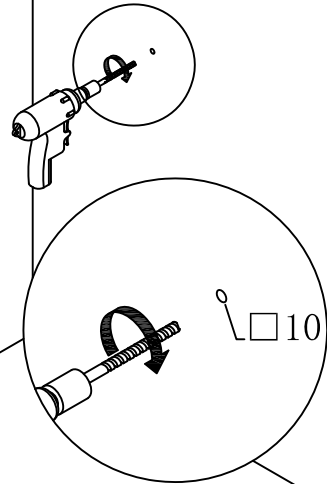

Item No. : 502001B-48

Assembly Instruction

Hardware

No.	Draw	Qty
A		2 PCS
B		2 PCS
C		2 PCS

Step1

Step2

Step3

Step4

Finished

Description:
Main Cabinet
Size:
1200x460x850mm

Tools:

Item No. :502001B-48

Assembly Instruction

Hardware

No.	Draw	Qty
A		4 PCS
B		4 PCS

Step1

Step2

Step3

Finished

Description:

Mirror

Size:

1200x43x650mm

Tools: