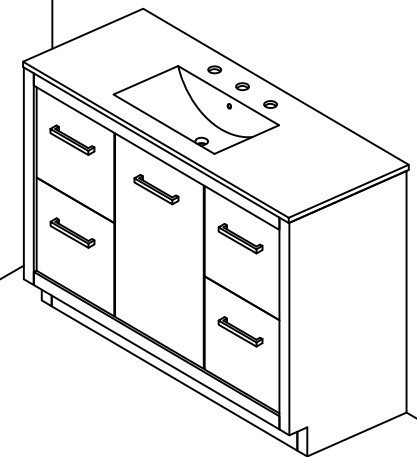

Item No. : 502001B-48

Assembly Instruction

Hardware

No.	Draw	Qty
A		2 PCS
B		2 PCS
C		2 PCS

Step1

Step2

Step3

Step4

Finished

Description:
Main Cabinet
Size:
1200x460x850mm

Tools:

Item No. :502001B-48

Assembly Instruction

Hardware

No.	Draw	Qty
A		4 PCS
B		4 PCS

Step1

Step2

Step3

Finished

Description:

Mirror

Size:

1200x43x650mm

Tools: