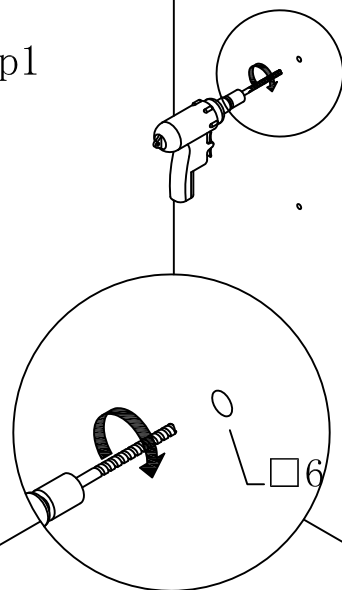

Item No. : 502001B-48

Assembly Instruction

Hardware

No.	Draw	Qty
A		2 PCS
B		2 PCS
C		2 PCS

Step1

Step2

Step3

Step4

Finished

Description:
Main Cabinet
Size:
1200x460x850mm

Tools:

Item No. :502001B-48

Assembly Instruction

Hardware

No.	Draw	Qty
A		4 PCS
B		4 PCS

Step1

Step2

Step3

Finished

Description:

Mirror

Size:

1200x43x650mm

Tools: